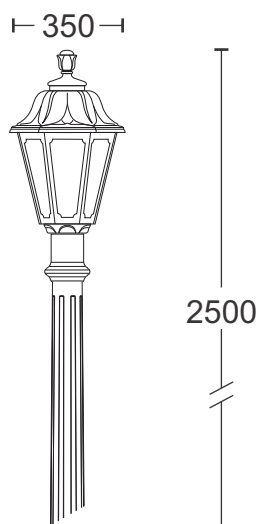

VICTORIA (L)-HD-01

VICTORIA (L)-GL-01

VICTORIA (L)-WB-01D

VICTORIA (L)-HL-01

VICTORIA (L)-PL-02-3M

VICTORIA (L)-PL-03-3M

VICTORIA (L)-PL-01-2M

VICTORIA (L)-PL-02-3M

ALL DIMENSIONS ARE IN MILLIMETERS

VICTORIA (L) GL-01

BLACK / WHITE / BROWN Rs 10500/-

VICTORIA (L) GL-01

ANTIQUE GREEN / BRONZE Rs 16550/-

VICTORIA (L) GL-01

BLACK / WHITE / BROWN Rs 10500/-

VICTORIA (L) GL-01