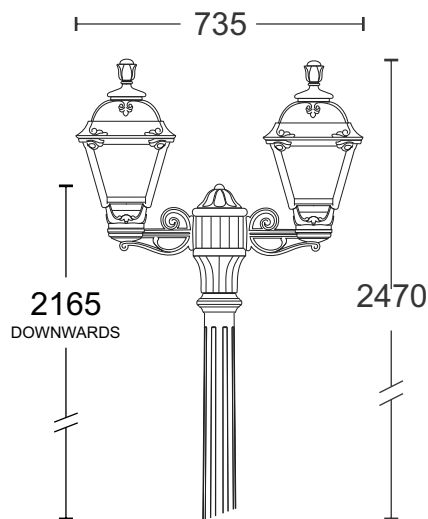

ALL DIMENSIONS ARE IN MILLIMETERS

CLASSIC (M) GL-01
BLACK / WHITE / BROWN Rs 2500/-

CLASSIC (M) GL-01
BLACK / WHITE / BROWN Rs 2500/-

CLASSIC (M) GL-01
BLACK / WHITE / BROWN Rs 2500/-

CLASSIC (M) GL-01
BLACK / WHITE / BROWN Rs 2500/-