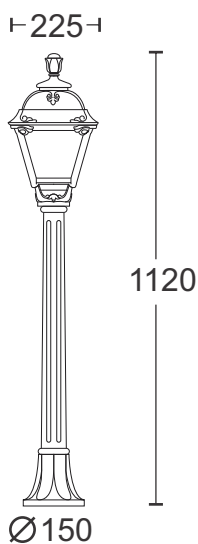

CLASSIC (M)-PL-01S