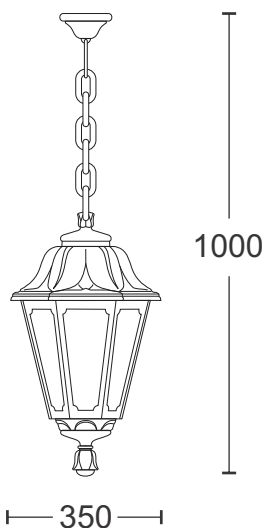

VICTORIA (L)-HD-01

VICTORIA (L)-GL-01

VICTORIA (L)-WB-01D

VICTORIA (L)-HL-01

VICTORIA (L)-PL-02-3M

VICTORIA (L)-PL-03-3M

VICTORIA (L)-PL-01-2M

VICTORIA (L)-PL-02-3M

ALL DIMENSIONS ARE IN MILLIMETERS

VICTORIA (L) GL-01

BLACK / WHITE / BROWN Rs 10500/-

VICTORIA (L) GL-01

ANTIQUE GREEN / BRONZE Rs 16550/-

VICTORIA (L) GL-01

BLACK / WHITE / BROWN Rs 10500/-

VICTORIA (L) GL-01