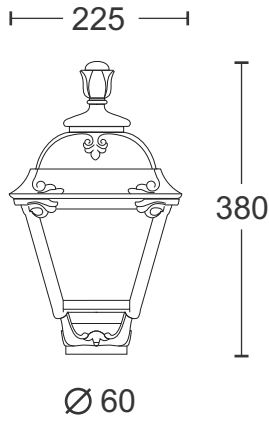

CLASSIC (M)-HD-01