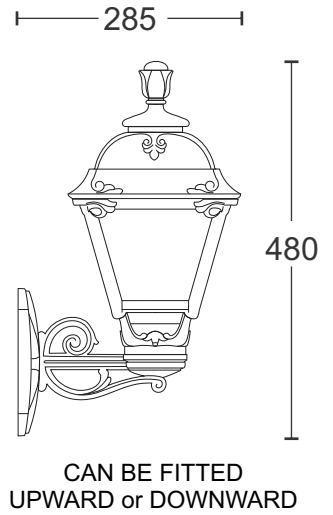

CLASSIC (M)-WB-01