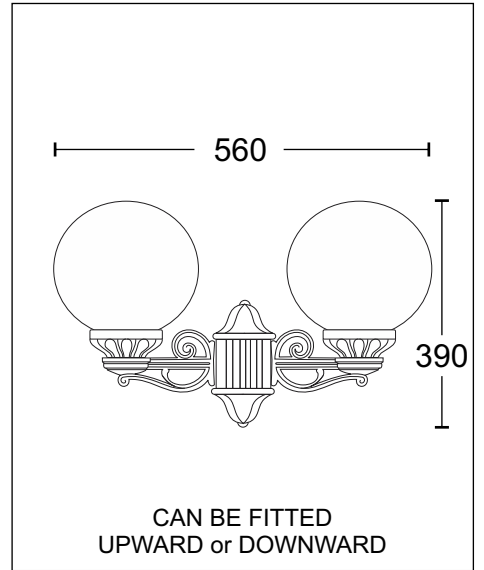

GLOBE 250-WB-02