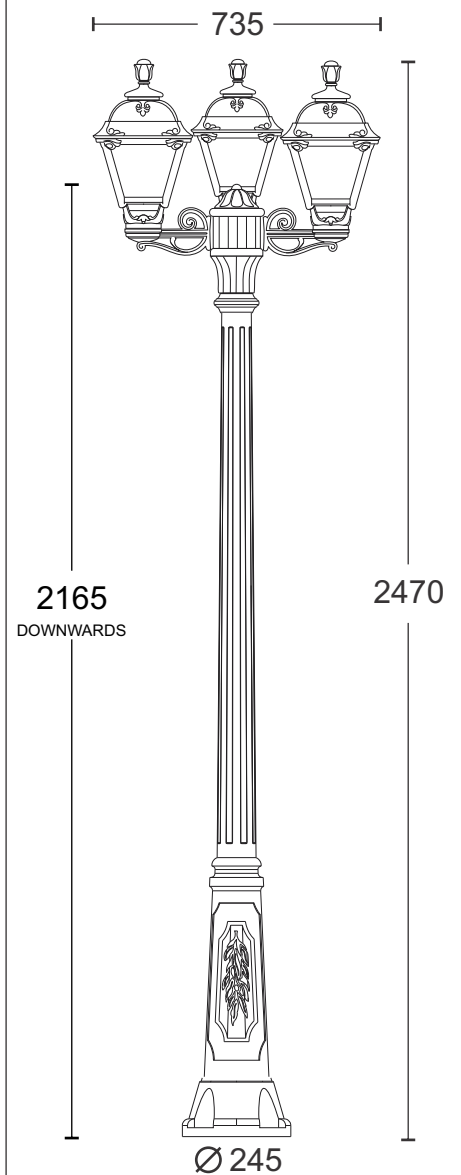

CLASSIC (M)-PL-03L