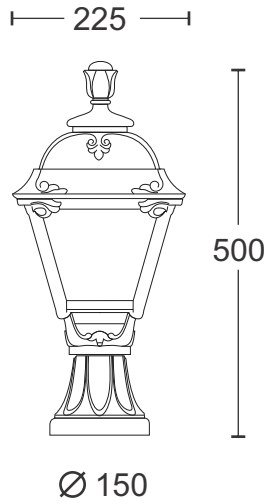

CLASSIC (M)-GL-01