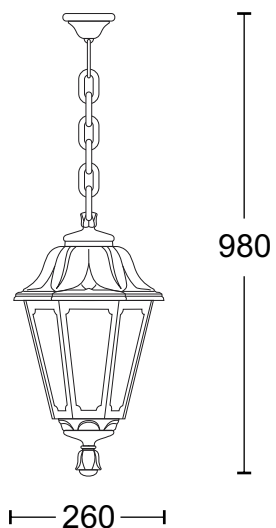

VICTORIA (M)-GL-01

VICTORIA (M)-WB-01D

VICTORIA (M)-WB-02

VICTORIA (M)-HL-01

VICTORIA (M)-PL-02L

VICTORIA (M)-PL-03L

VICTORIA (M)-PL-01S

VICTORIA (M)-PL-01L

ALL DIMENSIONS ARE IN MILLIMETERS

VICTORIA (M) GL-01
BLACK / WHITE / BROWN Rs 2500/-

VICTORIA (M) GL-01
BLACK / WHITE / BROWN Rs 2500/-

VICTORIA (M) GL-01
ANTIQUE GREEN / BRONZE Rs 4350/-

VICTORIA (M) GL-01
BLACK / WHITE / BROWN Rs 2500/-