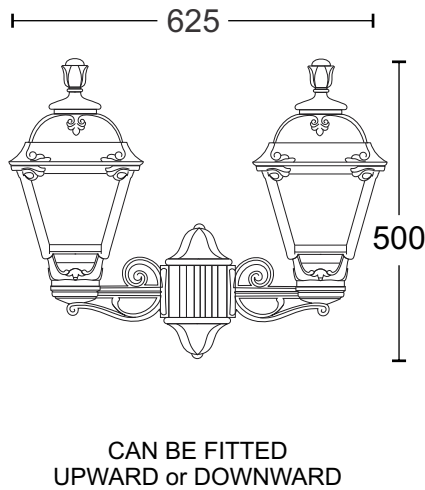

CLASSIC (M) WB-02