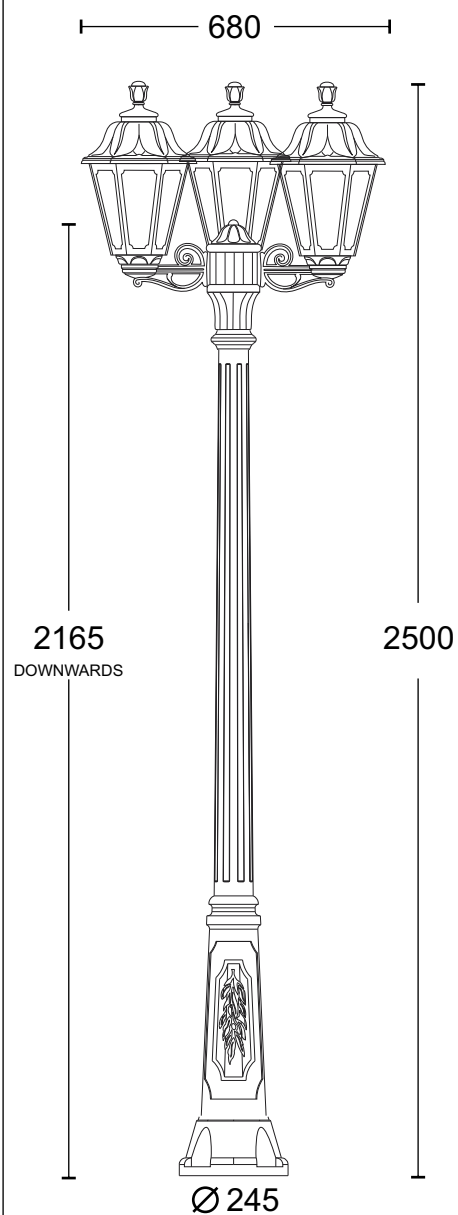

VICTORIA (M)-GL-01

VICTORIA (M)-WB-01D

VICTORIA (M)-WB-02

VICTORIA (M)-HL-01

VICTORIA (M)-PL-02L

VICTORIA (M)-PL-03L

VICTORIA (M)-PL-01S

VICTORIA (M)-PL-01L

ALL DIMENSIONS ARE IN MILLIMETERS

VICTORIA (M) GL-01
BLACK / WHITE / BROWN Rs 2500/-

VICTORIA (M) GL-01
BLACK / WHITE / BROWN Rs 2500/-

VICTORIA (M) GL-01
ANTIQUE GREEN / BRONZE Rs 4350/-

VICTORIA (M) GL-01
BLACK / WHITE / BROWN Rs 2500/-