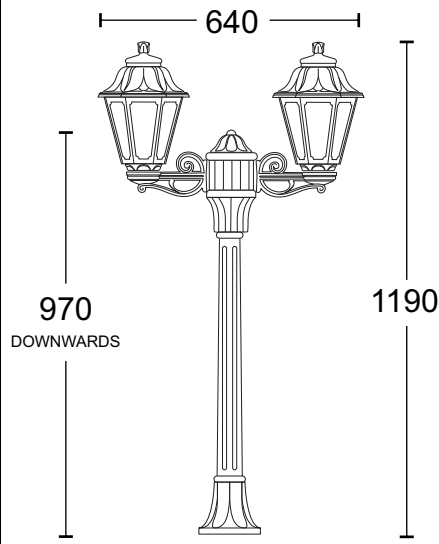

VICTORIA (S)-HD-01

VICTORIA (S)-GL-01

VICTORIA (S)-WB-01

VICTORIA (S)-HL-01

VICTORIA (S) WB-02

VICTORIA (S)-PL-03L

VICTORIA (S)-PL-01S

VICTORIA (S)-PL-02S

ALL DIMENSIONS ARE IN MILLIMETERS

VICTORIA (S) GL-01
BLACK / WHITE / BROWN Rs 1900/-

VICTORIA (S) GL-01
BLACK / WHITE / BROWN Rs 1900/-

VICTORIA (S) GL-01
ANTIQUE GREEN / BRONZE Rs 3300/-

VICTORIA (S) GL-01
BLACK / WHITE / BROWN Rs 1900/-