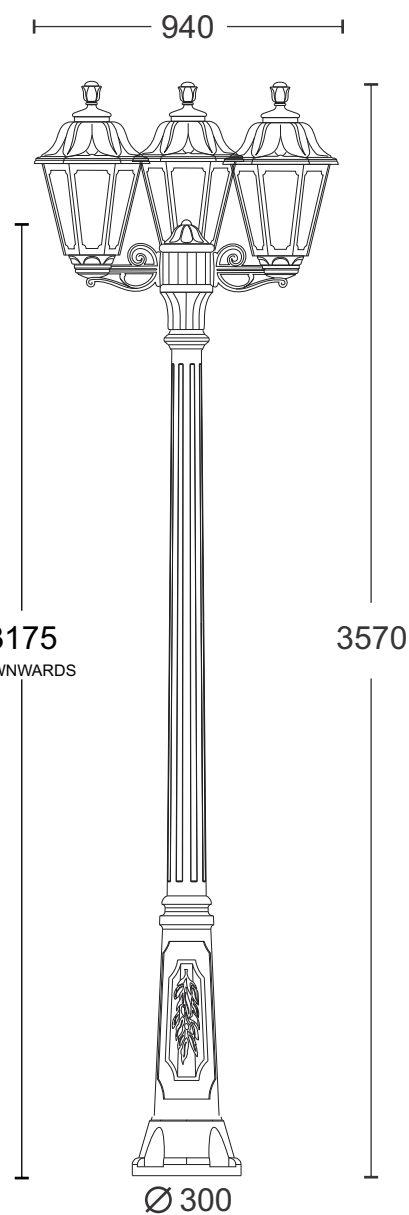

VICTORIA (L)-HD-01

VICTORIA (L)-GL-01

VICTORIA (L)-WB-01D

VICTORIA (L)-HL-01

VICTORIA (L)-PL-02-3M

VICTORIA (L)-PL-03-3M

VICTORIA (L)-PL-01-2M

VICTORIA (L)-PL-02-3M

ALL DIMENSIONS ARE IN MILLIMETERS

VICTORIA (L) GL-01

BLACK / WHITE / BROWN Rs 10500/-

VICTORIA (L) GL-01

ANTIQUE GREEN / BRONZE Rs 16550/-

VICTORIA (L) GL-01

BLACK / WHITE / BROWN Rs 10500/-

VICTORIA (L) GL-01