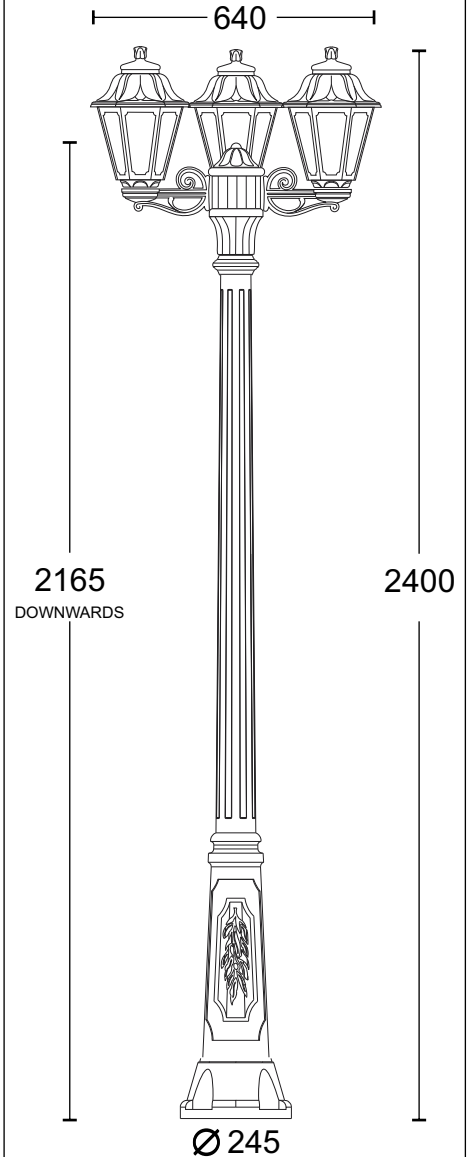

VICTORIA (S)-HD-01

VICTORIA (S)-GL-01

VICTORIA (S)-WB-01

VICTORIA (S)-HL-01

VICTORIA (S) WB-02

VICTORIA (S)-PL-03L

VICTORIA (S)-PL-01S

VICTORIA (S)-PL-02S

ALL DIMENSIONS ARE IN MILLIMETERS

VICTORIA (S) GL-01
BLACK / WHITE / BROWN Rs 1900/-

VICTORIA (S) GL-01
BLACK / WHITE / BROWN Rs 1900/-

VICTORIA (S) GL-01
ANTIQUE GREEN / BRONZE Rs 3300/-

VICTORIA (S) GL-01
BLACK / WHITE / BROWN Rs 1900/-