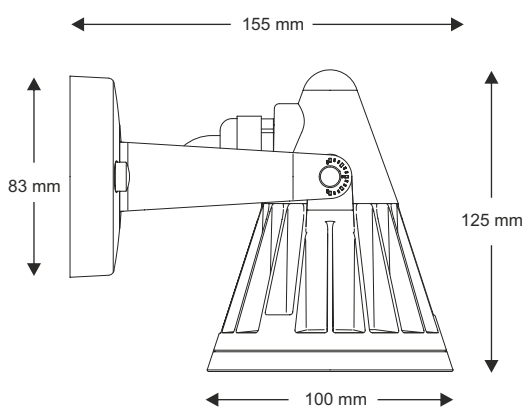

SOLARIS SPOT

SPIKE LIGHT / WALL LIGHT Rs 1250/-

SOLARIS Spike Light

RAIN WATER PROOF

DESIGNED FOR 6W max. GU10 LED

SOLARIS Wall Spot

ALL DIMENSIONS ARE IN MILLIMETERS

RAIN WATER PROOF