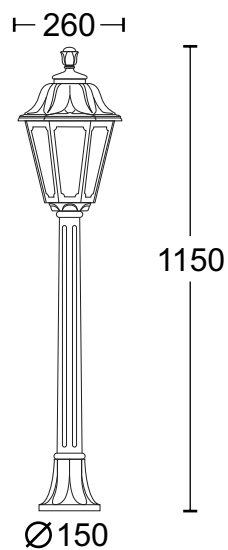

VICTORIA (M)-GL-01

VICTORIA (M)-WB-01D

VICTORIA (M)-WB-02

VICTORIA (M)-HL-01

VICTORIA (M)-PL-02L

VICTORIA (M)-PL-03L

VICTORIA (M)-PL-01S

VICTORIA (M)-PL-01L

ALL DIMENSIONS ARE IN MILLIMETERS

VICTORIA (M) GL-01
BLACK / WHITE / BROWN Rs 2500/-

VICTORIA (M) GL-01
BLACK / WHITE / BROWN Rs 2500/-

VICTORIA (M) GL-01
ANTIQUE GREEN / BRONZE Rs 4350/-

VICTORIA (M) GL-01
BLACK / WHITE / BROWN Rs 2500/-