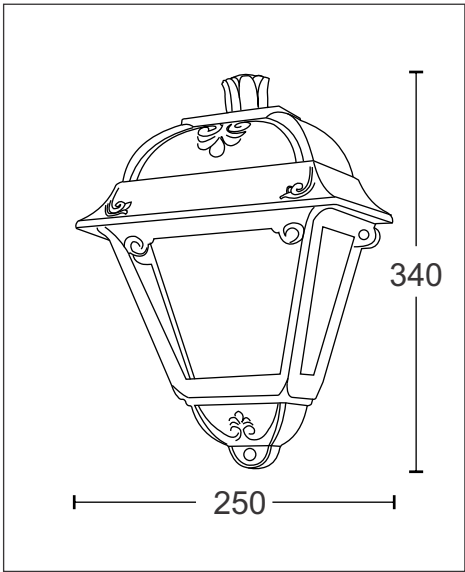

CLASSIC HALF WB-01