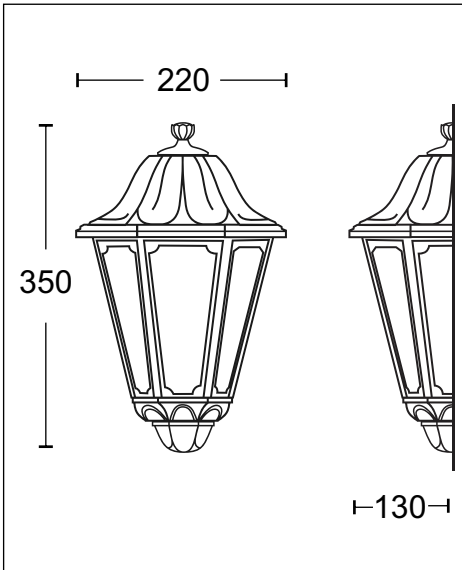

VICTORIA HALF WB-01

VICTORIA HALF WB-01

BLACK / WHITE / BROWN Rs 1425/-

VICTORIA HALF WB-01

BLACK / WHITE / BROWN Rs 1425/-

VICTORIA HALF WB-01

ANTIQUE GREEN / BRONZE Rs 2150/-

VICTORIA HALF WB-01