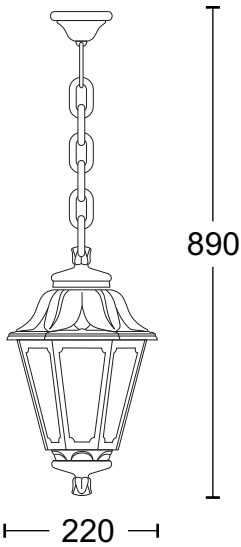

VICTORIA (S)-HD-01

VICTORIA (S)-GL-01

VICTORIA (S)-WB-01

VICTORIA (S)-HL-01

VICTORIA (S) WB-02

VICTORIA (S)-PL-03L

VICTORIA (S)-PL-01S

VICTORIA (S)-PL-02S

ALL DIMENSIONS ARE IN MILLIMETERS

VICTORIA (S) GL-01
BLACK / WHITE / BROWN Rs 1900/-

VICTORIA (S) GL-01
BLACK / WHITE / BROWN Rs 1900/-

VICTORIA (S) GL-01
ANTIQUE GREEN / BRONZE Rs 3300/-

VICTORIA (S) GL-01
BLACK / WHITE / BROWN Rs 1900/-