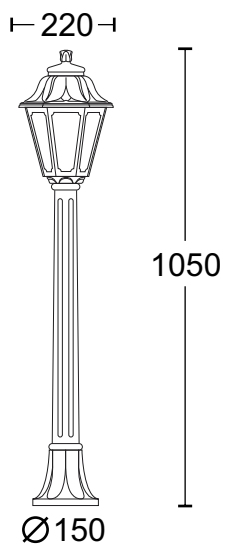

VICTORIA (S)-HD-01

VICTORIA (S)-GL-01

VICTORIA (S)-WB-01

VICTORIA (S)-HL-01

VICTORIA (S) WB-02

VICTORIA (S)-PL-03L

VICTORIA (S)-PL-01S

VICTORIA (S)-PL-02S

ALL DIMENSIONS ARE IN MILLIMETERS

VICTORIA (S) GL-01
BLACK / WHITE / BROWN Rs 1900/-

VICTORIA (S) GL-01
BLACK / WHITE / BROWN Rs 1900/-

VICTORIA (S) GL-01
ANTIQUE GREEN / BRONZE Rs 3300/-

VICTORIA (S) GL-01
BLACK / WHITE / BROWN Rs 1900/-