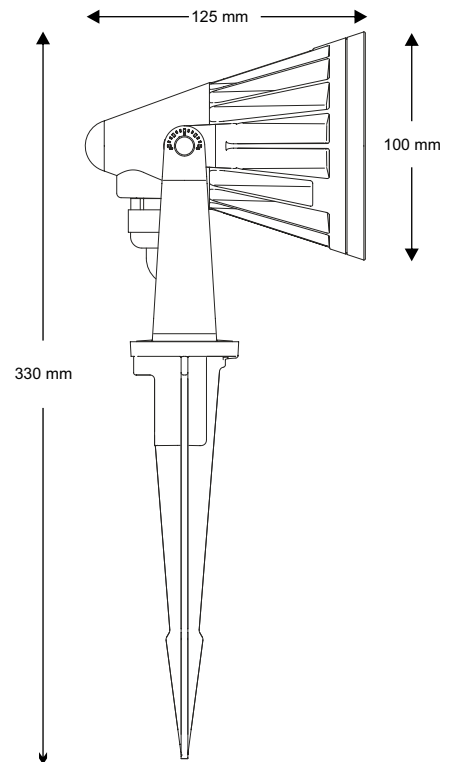

SOLARIS SPOT

SPIKE LIGHT / WALL LIGHT Rs 1250/-

SOLARIS Spike Light

RAIN WATER PROOF

DESIGNED FOR 6W max. GU10 LED

ALL DIMENSIONS ARE IN MILLIMETERS