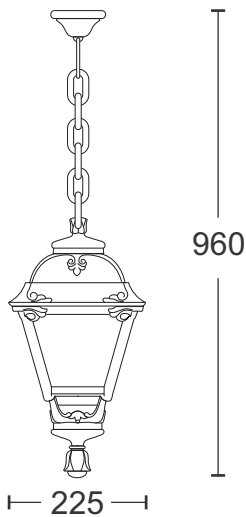

CLASSIC (M)-HL-01