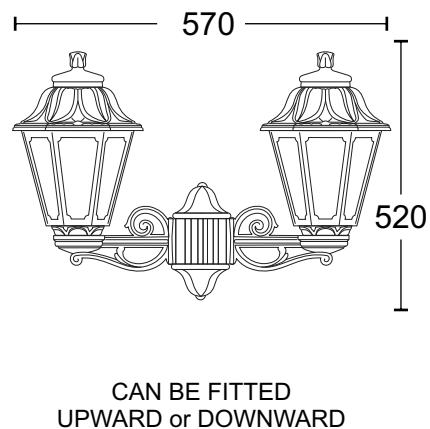

VICTORIA (M)-WB-02